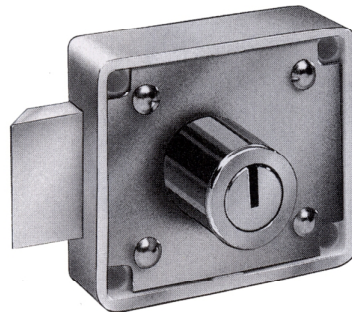

Kaba Cabinet Locks 1.7

Bespoke key systems, engineered to your specification

Benefits:

- High security key registration
- Strong reversible milled key
- Unparalleled key control
- Extensive master keying capability
- Registered and protected by several patents
- Suitable for heavy duty applications
- High security cylinder mechanism

Applications:

- Personal Lockers
- Access Panels
- Secure Cupboards

K1241 Locker Latch Lock

- Designed for lockers of type widely used in leisure centres
- Reversible for left or right hand doors
- High quality plastic lock case body and latch bolt ensures reliable action even in swimming pool areas
- Backset: 28mm

Material/Finish:

- Cylinder-brass dull nickel plated
- Lock case-off white plastic
- Latch bolt-off white plastic
- Latch bolt spring-stainless steel

Supplied with:

- Cylinders to differ supplied with 2 Kaba keys
- Key registration certificate