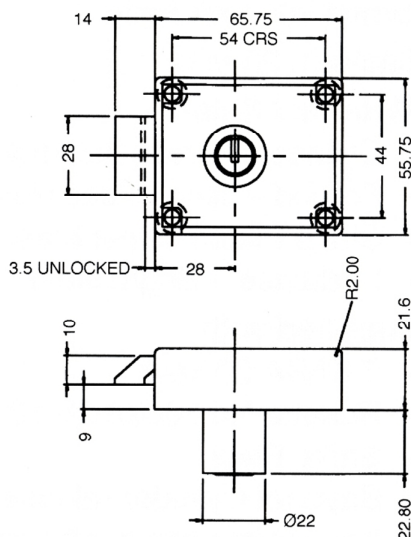

K1241 (right hand version illustrated)

Kaba Ltd
Lower Morr Way, Tiverton, Devon EX16 6SS
Tel: 0870 000 5625 Fax: 0870 000 5397
oem@kaba.co.uk www.kaba.co.uk