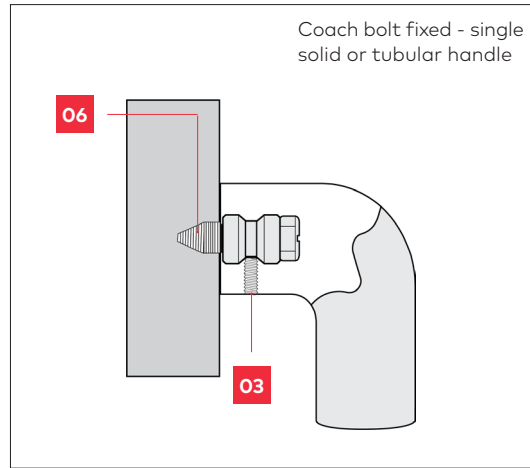

Fixing options

GD FIX - glass doors

TM FIX - timber or metal doors

D FIX - glass, metal or timber doors

C FIX - timber doors only

Note

Nylon spacers and washers are included with handle for glass door fixing option.

Legend

- 01 Spacer
- 02 Washer
- 03 Grub Screw
- 04 Bolt
- 05 Disc
- 06 Coach Bolt

TIMBER DOOR FIXING

Material Size	Bolt Size
14mm Ø	5mm
16mm Ø	5mm
19mm Ø	8mm
25mm Ø	8mm
32mm Ø	8mm

METAL DOOR FIXING

Material Size	Bolt Size
14mm Ø	5mm
16mm Ø	5mm
19mm Ø	8mm
25mm Ø	8mm
32mm Ø	8mm