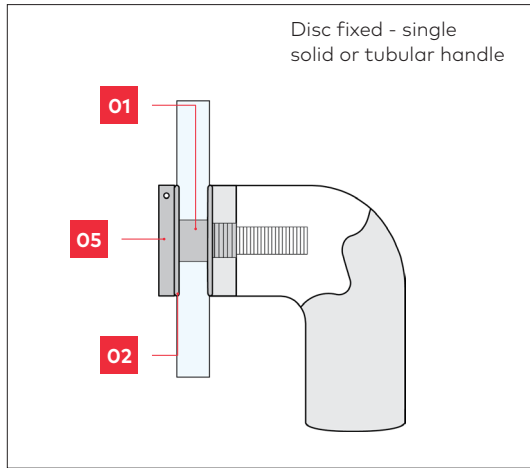

Fixing options

GD FIX - glass doors

TM FIX - timber or metal doors

D FIX - glass, metal or timber doors

C FIX - timber doors only

Note

Nylon spacers and washers are included with handle for glass door fixing option.

Legend

- 01 Spacer
- 02 Washer
- 03 Grub Screw
- 04 Bolt
- 05 Disc
- 06 Coach Bolt

TIMBER DOOR FIXING

Material Size	Bolt Size
14mm Ø	5mm
16mm Ø	5mm
19mm Ø	8mm
25mm Ø	8mm
32mm Ø	8mm

METAL DOOR FIXING

Material Size	Bolt Size
14mm Ø	5mm
16mm Ø	5mm
19mm Ø	8mm
25mm Ø	8mm
32mm Ø	8mm