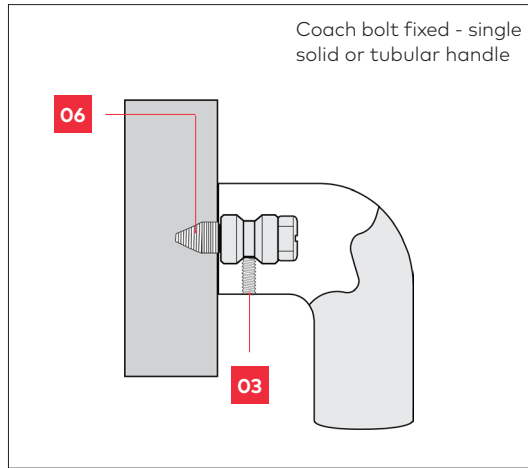

Fixing options

GD FIX - glass doors

TM FIX - timber or metal doors

D FIX - glass, metal or timber doors

C FIX - timber doors only

Note
Nylon spacers and washers are included with handle for glass door fixing option.

Legend
01 Spacer **03** Grub Screw **05** Disc
02 Washer **04** Bolt **06** Coach Bolt

TIMBER DOOR FIXING

Material Size	Bolt Size
14mm Ø	5mm
16mm Ø	5mm
19mm Ø	8mm
25mm Ø	8mm
32mm Ø	8mm

METAL DOOR FIXING

Material Size	Bolt Size
14mm Ø	5mm
16mm Ø	5mm
19mm Ø	8mm
25mm Ø	8mm
32mm Ø	8mm