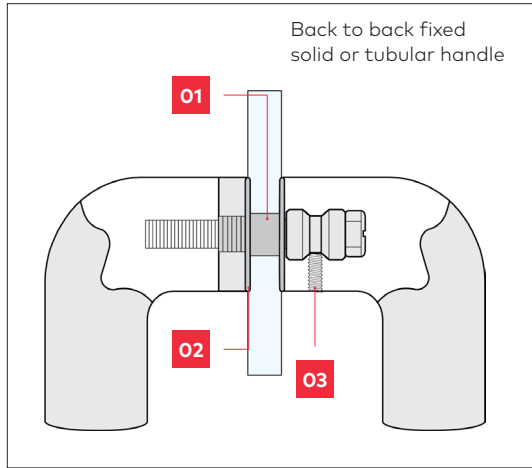

Fixing options

GD FIX - glass doors