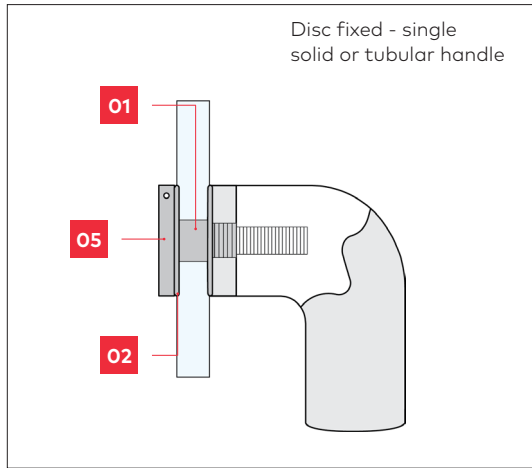

Fixing options

GD FIX - glass doors

TM FIX - timber or metal doors

D FIX - glass, metal or timber doors

C FIX - timber doors only

Note
Nylon spacers and washers are included with handle for glass door fixing option.

Legend
01 Spacer **03** Grub Screw **05** Disc
02 Washer **04** Bolt **06** Coach Bolt

TIMBER DOOR FIXING

Material Size	Bolt Size
14mm Ø	5mm
16mm Ø	5mm
19mm Ø	8mm
25mm Ø	8mm
32mm Ø	8mm

METAL DOOR FIXING

Material Size	Bolt Size
14mm Ø	5mm
16mm Ø	5mm
19mm Ø	8mm
25mm Ø	8mm
32mm Ø	8mm