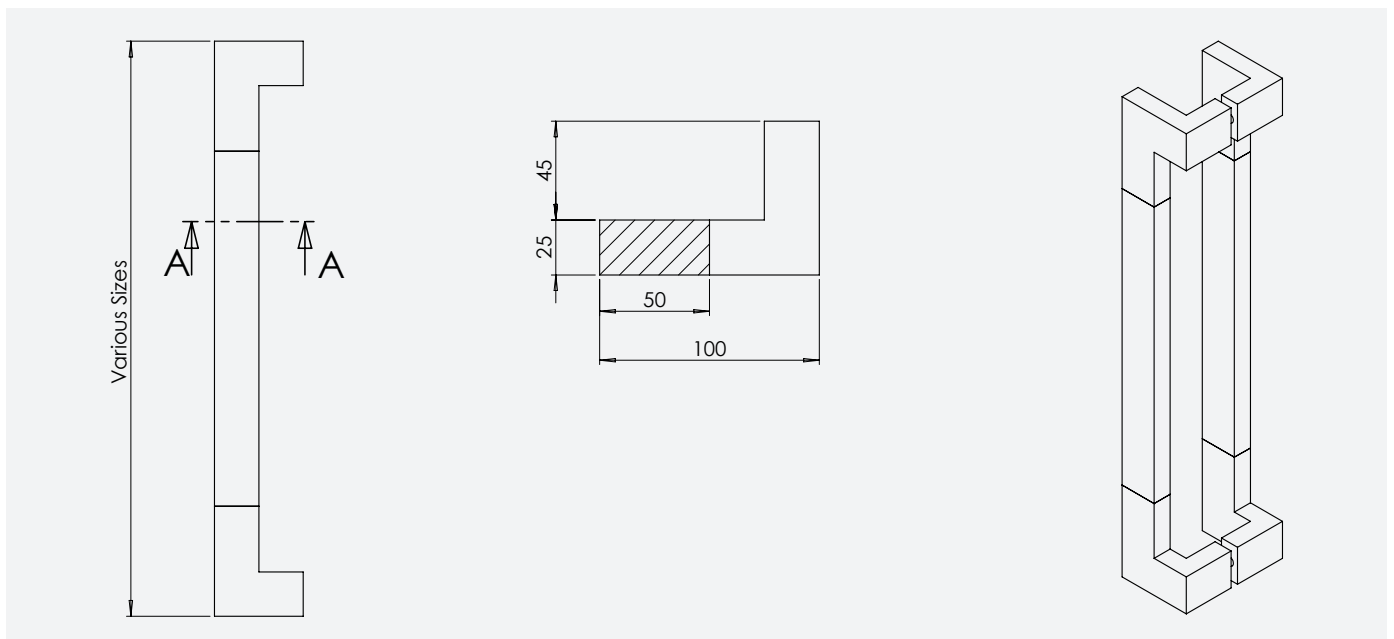

Fixing options

Note
Nylon spacers and washers are included with handle for glass door fixing option.

Legend
01 Spacer   **03** Grub Screw   **05** Disc
02 Washer   **04** Bolt   **06** Coach Bolt

TIMBER DOOR FIXING

Material Size	Bolt Size
14mm Ø	5mm
16mm Ø	5mm
19mm Ø	8mm
25mm Ø	8mm
32mm Ø	8mm

METAL DOOR FIXING

Material Size	Bolt Size
14mm Ø	5mm
16mm Ø	5mm
19mm Ø	8mm
25mm Ø	8mm
32mm Ø	8mm

GLASS DOOR FIXING

Material Size	Bolt Size
14mm Ø	12mm Ø
16mm Ø	12mm Ø
19mm Ø	12mm Ø
25mm Ø	12mm Ø
32mm Ø	12mm Ø