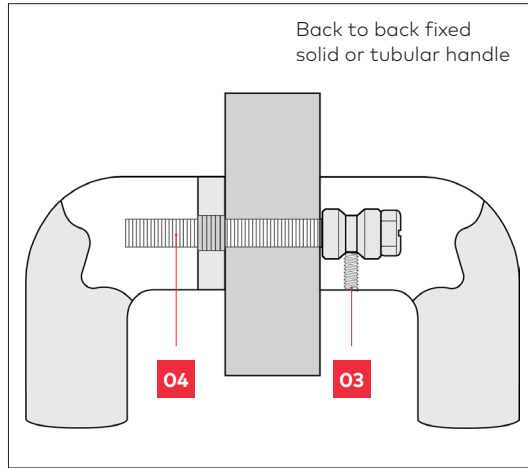

TM FIX - timber or metal doors