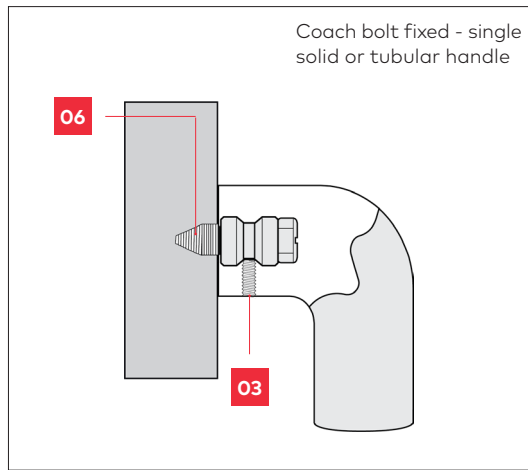

# Fixing options

**GD FIX** - glass doors

**TM FIX** - timber or metal doors

**D FIX** - glass, metal or timber doors

**C FIX** - timber doors only

**Note**  
Nylon spacers and washers are included with handle for glass door fixing option.