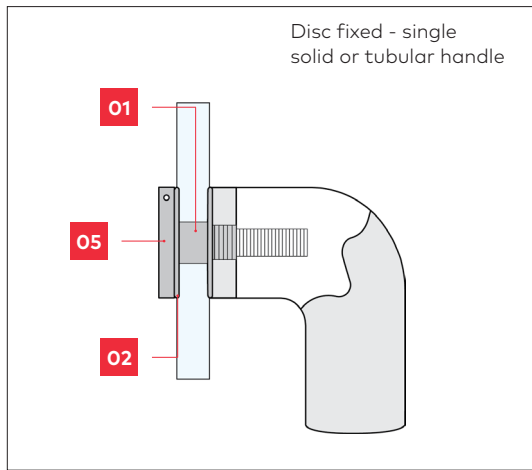

# Fixing options

**GD FIX** - glass doors

**TM FIX** - timber or metal doors

**D FIX** - glass, metal or timber doors

**C FIX** - timber doors only

**Note**  
Nylon spacers and washers are included with handle for glass door fixing option.