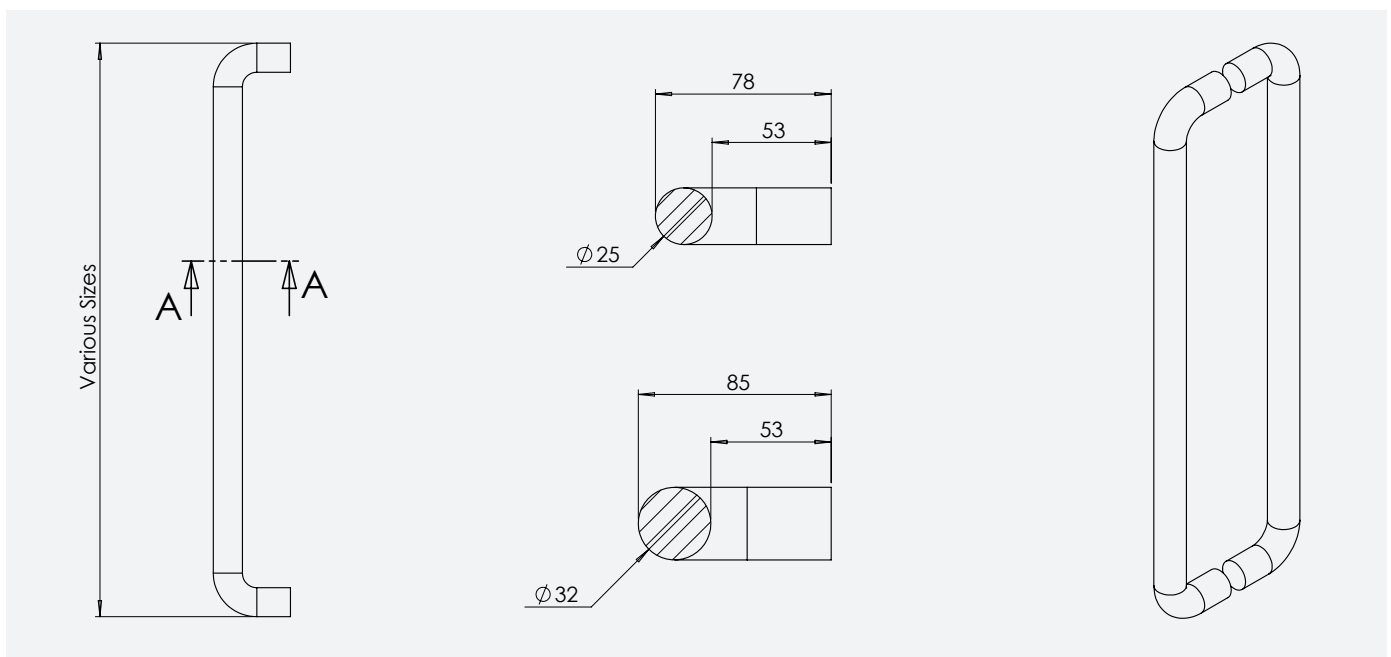

Fixing options

Note
Nylon spacers and washers are included with handle for glass door fixing option.

Legend
01 Spacer   **03** Grub Screw   **05** Disc
02 Washer   **04** Bolt   **06** Coach Bolt

TIMBER DOOR FIXING

Material Size	Bolt Size
14mm Ø	5mm
16mm Ø	5mm
19mm Ø	8mm
25mm Ø	8mm
32mm Ø	8mm

METAL DOOR FIXING

Material Size	Bolt Size
14mm Ø	5mm
16mm Ø	5mm
19mm Ø	8mm
25mm Ø	8mm
32mm Ø	8mm

GLASS DOOR FIXING

Material Size	Bolt Size
14mm Ø	12mm Ø
16mm Ø	12mm Ø
19mm Ø	12mm Ø
25mm Ø	12mm Ø
32mm Ø	12mm Ø