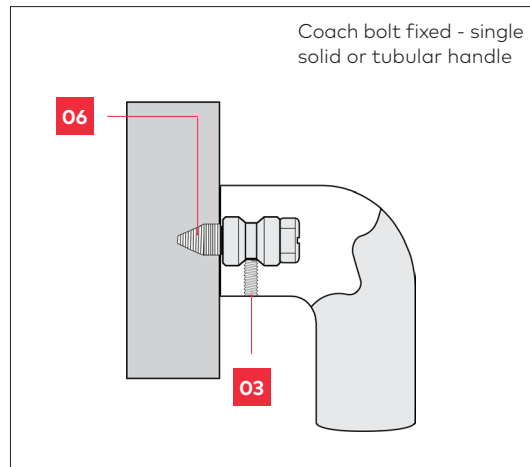

# Fixing options

**GD FIX** - glass doors

**TM FIX** - timber or metal doors

**D FIX** - glass, metal or timber doors

**C FIX** - timber doors only

**Note**  
Nylon spacers and washers are included with handle for glass door fixing option.