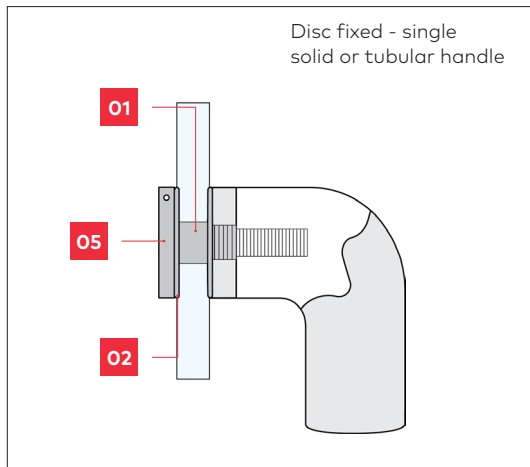

# Fixing options

**GD FIX** - glass doors

**TM FIX** - timber or metal doors

**D FIX** - glass, metal or timber doors

**C FIX** - timber doors only

**Note**  
Nylon spacers and washers are included with handle for glass door fixing option.