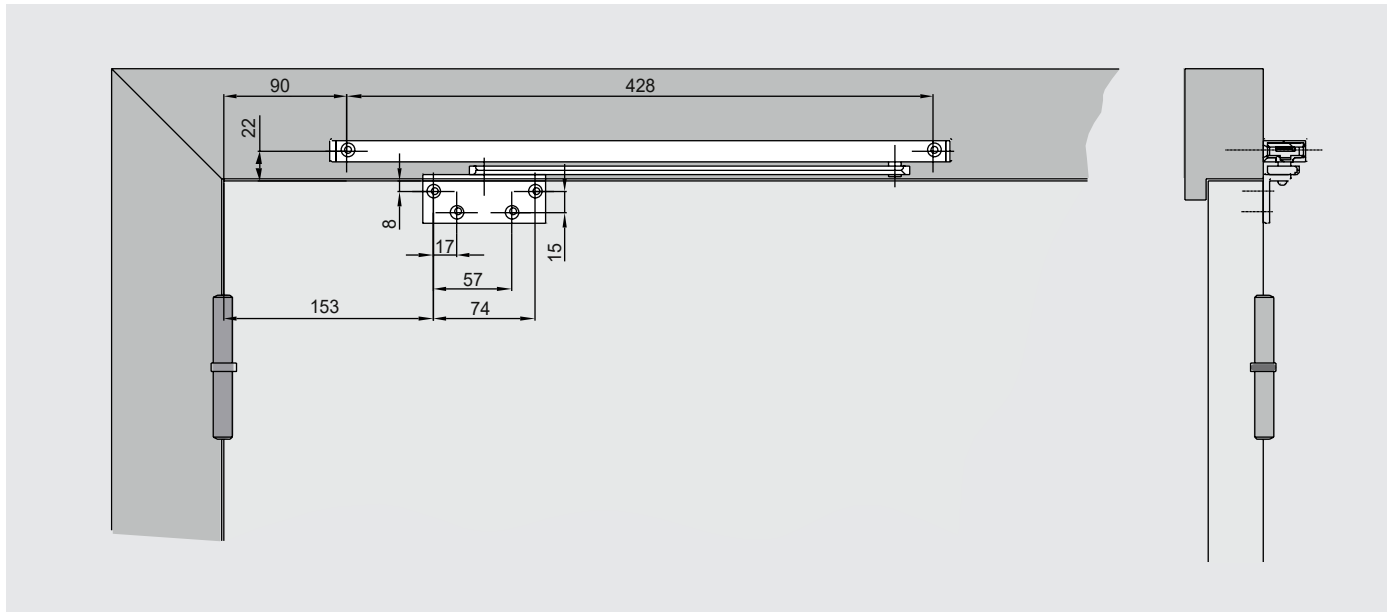

Door limiter

The dormakaba Groom opening limiter is ideal where the use of wall or floor stops cannot be installed.

These door limiters provide a selectable and adjustable hold open function or a dead stop function depending on the requirements needed.

Suitable for commercial and residential doors up to 950mm wide and 60kg maximum weight.

Advantages at a glance:

- Slide channel extruded aluminium with Black nylon end caps.
- Steel arm with a flat or angled fixing plate.
- Two models.
 - push side fixing
 - pull side fixing
- Complete with stopping module and an adjustable strength hold open device.
- Simple and quick installation.

Specifications

Pull side installation
with angled support plate

Push side installation
with flat support plate

dormakaba Australia
Head Office
12-13 Dansu Court
Hallam VIC 3803
T: 1800 675 411
info.au@dormakaba.com
www.dormakaba.com.au