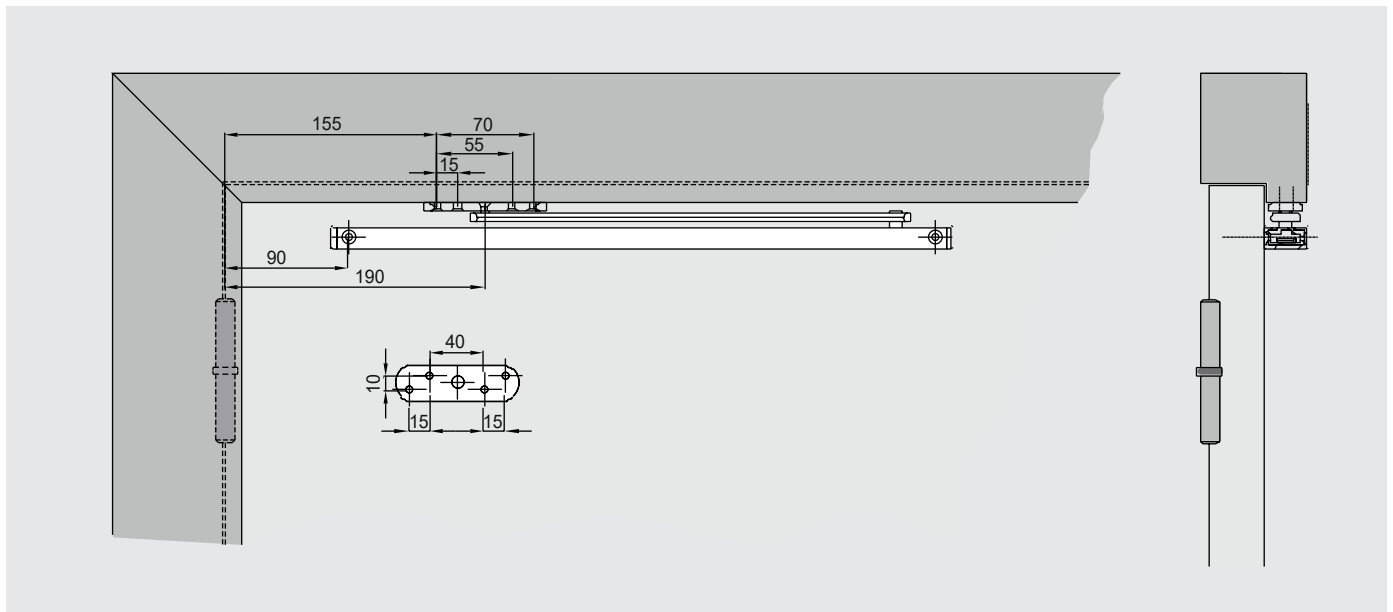

Door limiter

The dormakaba Groom opening limiter is ideal where the use of wall or floor stops cannot be installed.

These door limiters provide a selectable and adjustable hold open function or a dead stop function depending on the requirements needed.

Suitable for commercial and residential doors up to 950mm wide and 60kg maximum weight.

Advantages at a glance:

- Slide channel extruded aluminium with Black nylon end caps.
- Steel arm with a flat or angled fixing plate.
- Two models.
 - push side fixing
 - pull side fixing
- Complete with stopping module and an adjustable strength hold open device.
- Simple and quick installation.

Specifications

Pull side installation
with angled support plate

Push side installation
with flat support plate

dormakaba Australia
Head Office
12-13 Dansu Court
Hallam VIC 3803
T: 1800 675 411
info.au@dormakaba.com
www.dormakaba.com.au