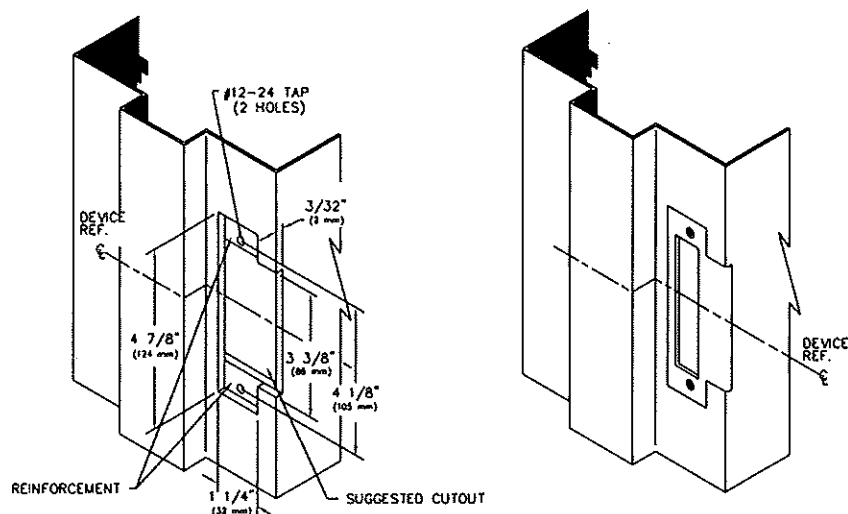

STANDARD PREP

FOR DEVICE FUNCTION
SEE APPROPRIATE
DEVICE TEMPLATES

SEE TEMPLATE T-0002
FOR ANSI A115.1 PREPARATION

NOT TO SCALE

NO. 465 STRIKE
FOR (NEW) MORTISE TYPE EXIT DEVICES

REV. DATE
02/16/16

TEMPLATE NUMBER
T-0105A