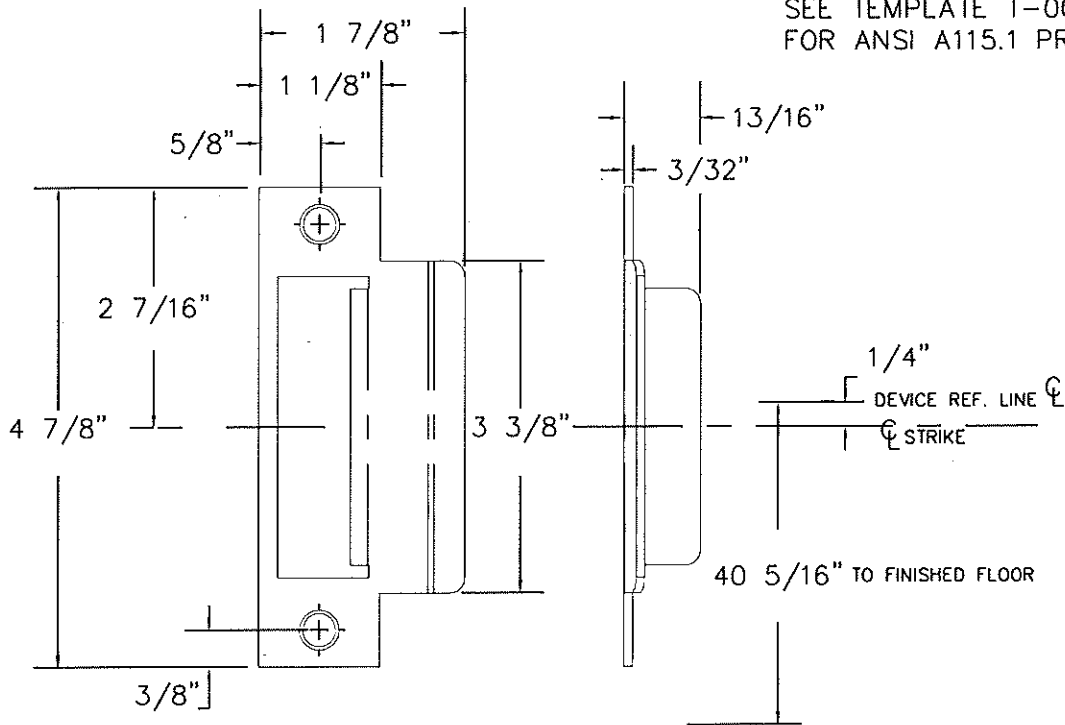

STANDARD PREP

FOR DEVICE FUNCTION
SEE APPROPRIATE
DEVICE TEMPLATES

SEE TEMPLATE T-0002
FOR ANSI A115.1 PREPARATION

NOT TO SCALE

NO. 465 STRIKE
FOR (NEW) MORTISE TYPE EXIT DEVICES

REV. DATE
02/16/16

TEMPLATE NUMBER
T-0105A