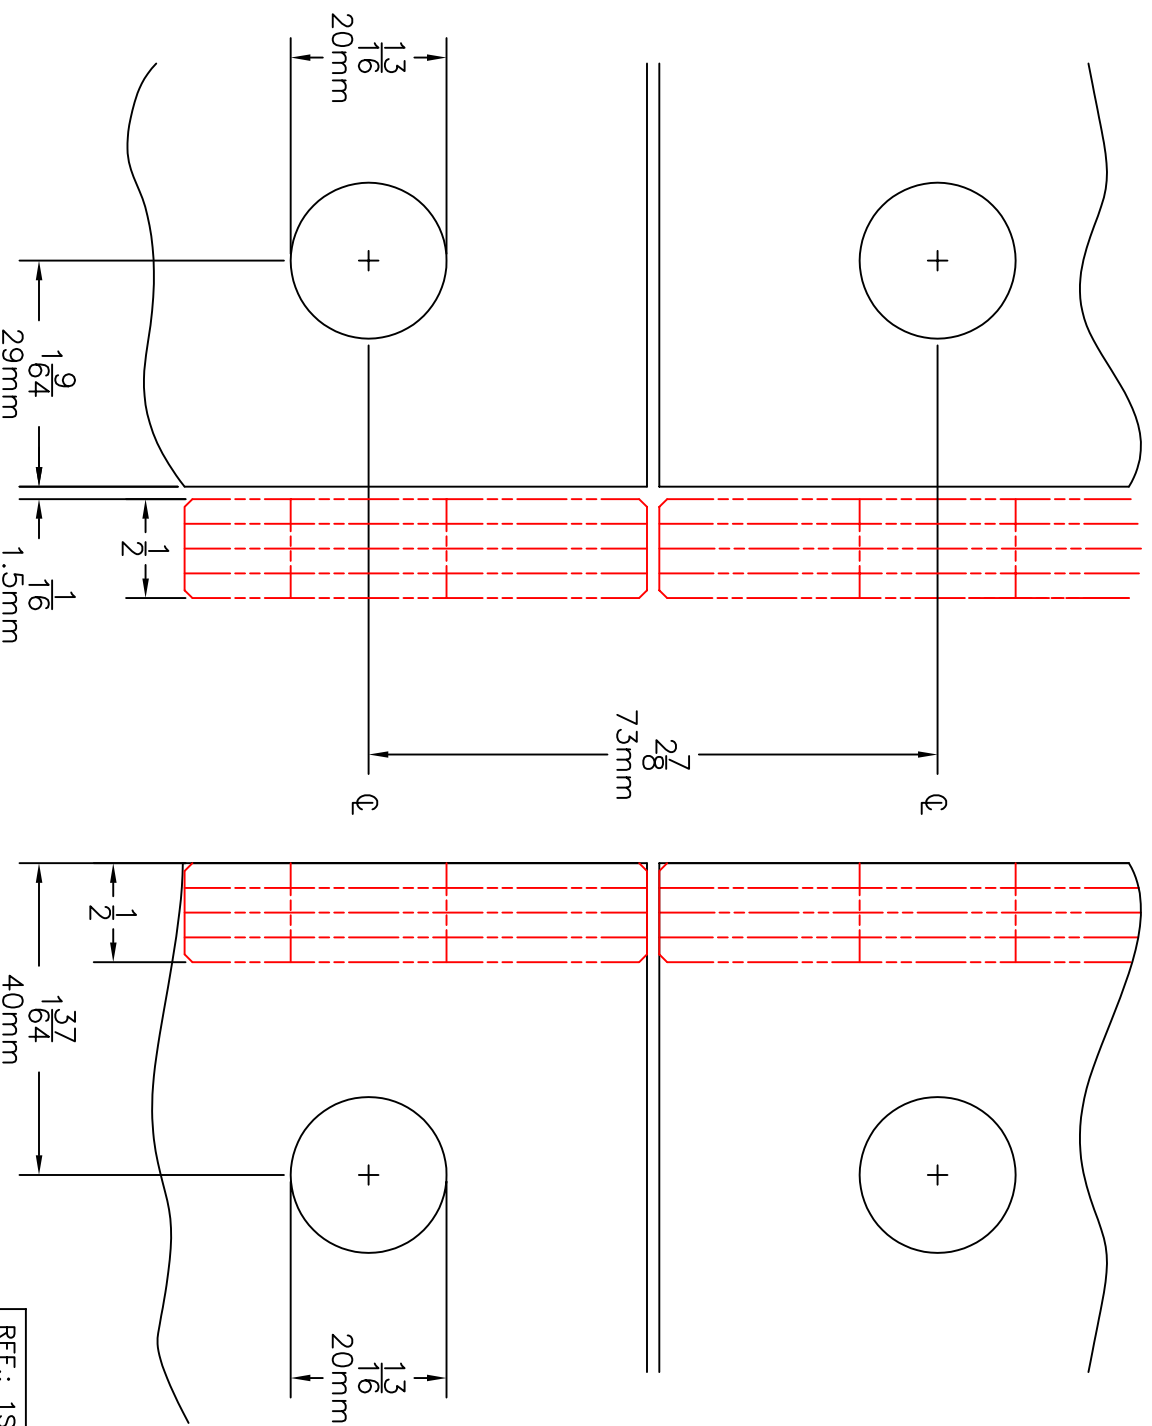

GLASS FABRICATION DETAIL

NEW ITEM NO.	OLD ARTICLE NO.	PT. NO.
903-182	(596)	80

	■	■	
903-182			

REF.: 1SE-GS8	Date	Revision
SCALE: FULL		
DATE: 12/7/98		

GLASS FABRICATION DETAIL

NEW ITEM NO.	OLD ARTICLE NO.	PT. NO.
903-188/171	598	PT80

REF.: 1SE-GS30	Date	Revision
SCALE: FULL		
DATE: 1/03/08		