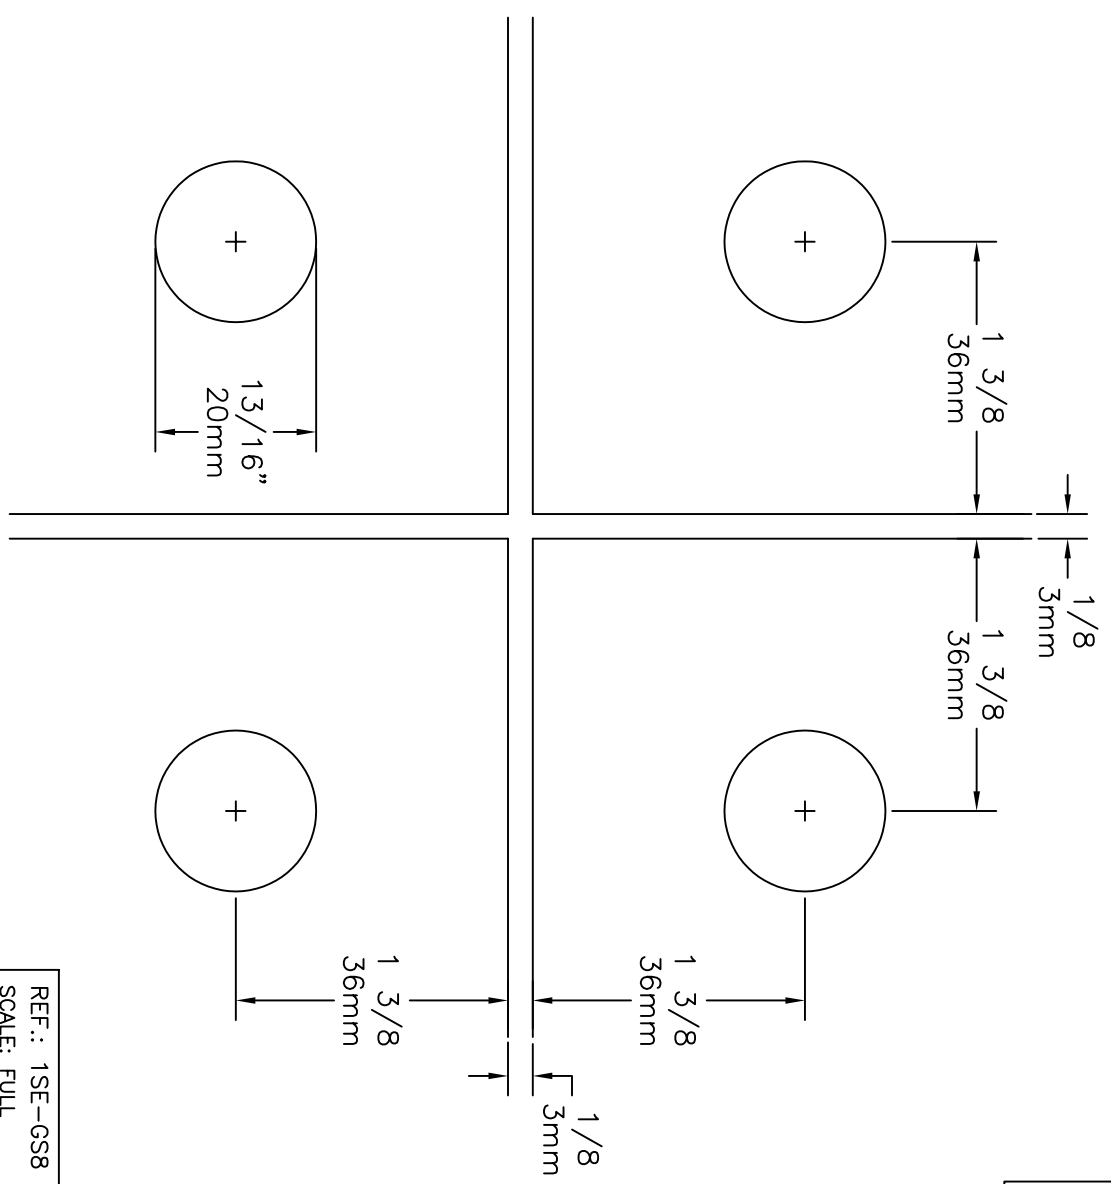

GLASS FABRICATION DETAIL

NEW ITEM NO.	OLD ARTICLE NO.	PT. NO.
903-182	(596)	80

	■	■	
903-182			

REF.: 1SE-GS8	Date	Revision
SCALE: FULL		
DATE: 12/7/98		

GLASS FABRICATION DETAIL

NEW ITEM NO.	OLD ARTICLE NO.	PT. NO.
903-188/171	598	PT80

REF.: 1SE-GS30	Date	Revision
SCALE: FULL		
DATE: 1/03/08		