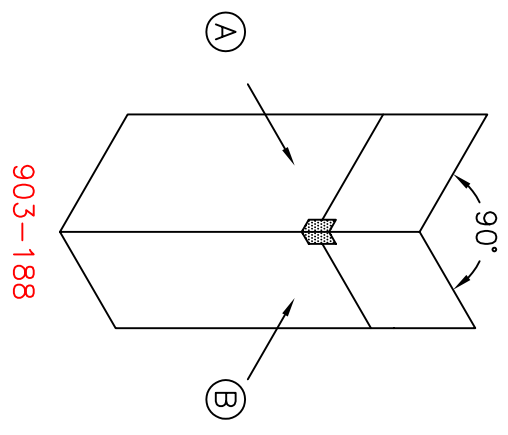

GLASS FABRICATION DETAIL

NEW ITEM NO.	OLD ARTICLE NO.	PT. NO.
903-182	(596)	80

	■	■	
903-182			

REF.: 1SE-GS8	Date	Revision
SCALE: FULL		
DATE: 12/7/98		

GLASS FABRICATION DETAIL

NEW ITEM NO.	OLD ARTICLE NO.	PT. NO.
903-188/171	598	PT80

REF.: 1SE-GS30	Date	Revision
SCALE: FULL		
DATE: 1/03/08		