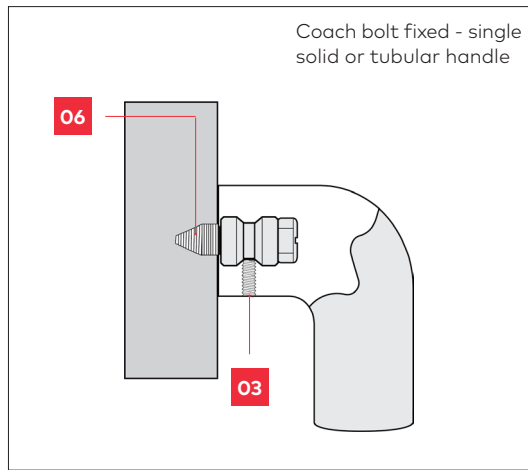

Fixing options

GD FIX - glass doors

TM FIX - timber or metal doors

D FIX - glass, metal or timber doors

C FIX - timber doors only

Note
Nylon spacers and washers are included with handle for glass door fixing option.

Legend
01 Spacer **03** Grub Screw **05** Disc
02 Washer **04** Bolt **06** Coach Bolt

TIMBER DOOR FIXING

| Material Size | Bolt Size |
|---------------|-----------|
| 14mm Ø | 5mm |
| 16mm Ø | 5mm |
| 19mm Ø | 8mm |
| 25mm Ø | 8mm |
| 32mm Ø | 8mm |