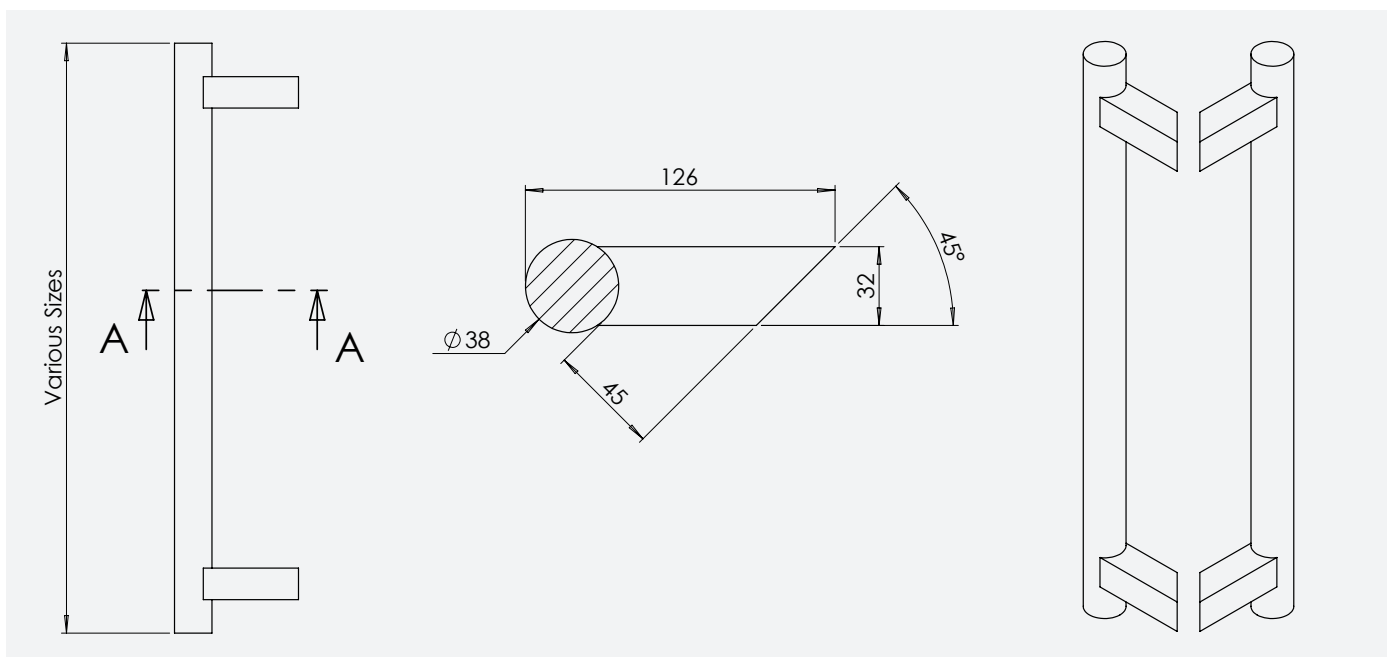

Fixing options

Note
Nylon spacers and washers are included with handle for glass door fixing option.

Legend
01 Spacer   **03** Grub Screw   **05** Disc
02 Washer   **04** Bolt   **06** Coach Bolt

TIMBER DOOR FIXING

Material Size	Bolt Size
14mm Ø	5mm
16mm Ø	5mm
19mm Ø	8mm
25mm Ø	8mm
32mm Ø	8mm

METAL DOOR FIXING

Material Size	Bolt Size
14mm Ø	5mm
16mm Ø	5mm
19mm Ø	8mm
25mm Ø	8mm
32mm Ø	8mm

GLASS DOOR FIXING

Material Size	Bolt Size
14mm Ø	12mm Ø
16mm Ø	12mm Ø
19mm Ø	12mm Ø
25mm Ø	12mm Ø
32mm Ø	12mm Ø