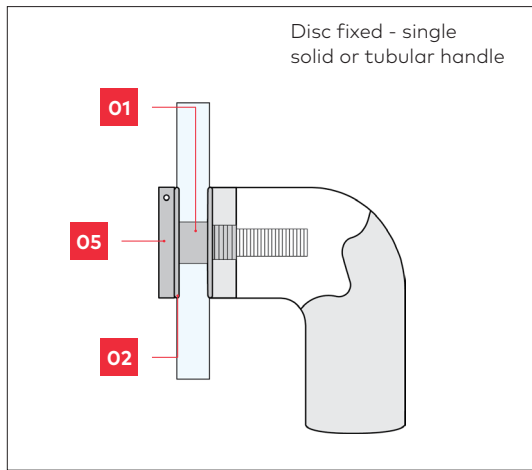

Fixing options

GD FIX - glass doors

TM FIX - timber or metal doors

D FIX - glass, metal or timber doors

C FIX - timber doors only

Note
Nylon spacers and washers are included with handle for glass door fixing option.