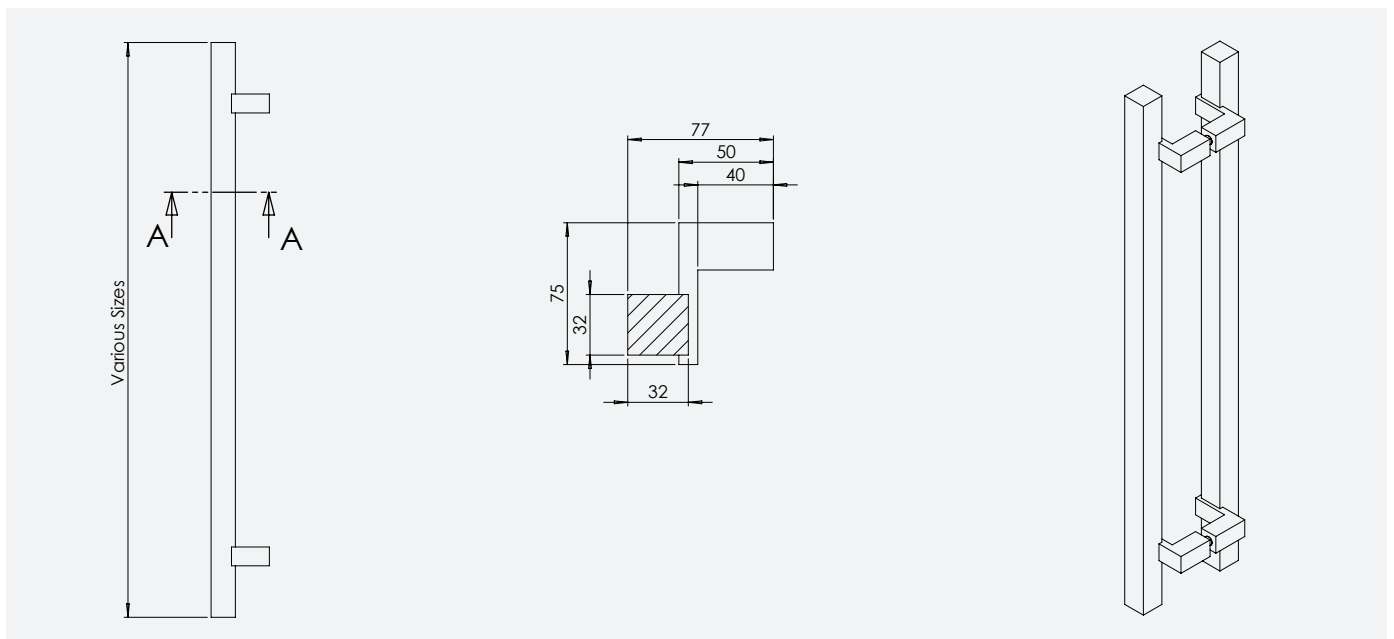

Fixing options

Note
Nylon spacers and washers are included with handle for glass door fixing option.

Legend
01 Spacer   **03** Grub Screw   **05** Disc
02 Washer   **04** Bolt   **06** Coach Bolt

TIMBER DOOR FIXING

Material Size	Bolt Size
14mm Ø	5mm
16mm Ø	5mm
19mm Ø	8mm
25mm Ø	8mm
32mm Ø	8mm

METAL DOOR FIXING

Material Size	Bolt Size
14mm Ø	5mm
16mm Ø	5mm
19mm Ø	8mm
25mm Ø	8mm
32mm Ø	8mm

GLASS DOOR FIXING

Material Size	Bolt Size
14mm Ø	12mm Ø
16mm Ø	12mm Ø
19mm Ø	12mm Ø
25mm Ø	12mm Ø
32mm Ø	12mm Ø