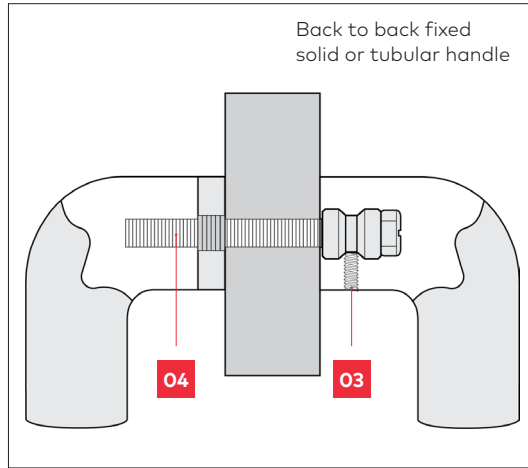

Fixing options

GD FIX - glass doors

TM FIX - timber or metal doors

D FIX - glass, metal or timber doors

C FIX - timber doors only

Note
Nylon spacers and washers are included with handle for glass door fixing option.