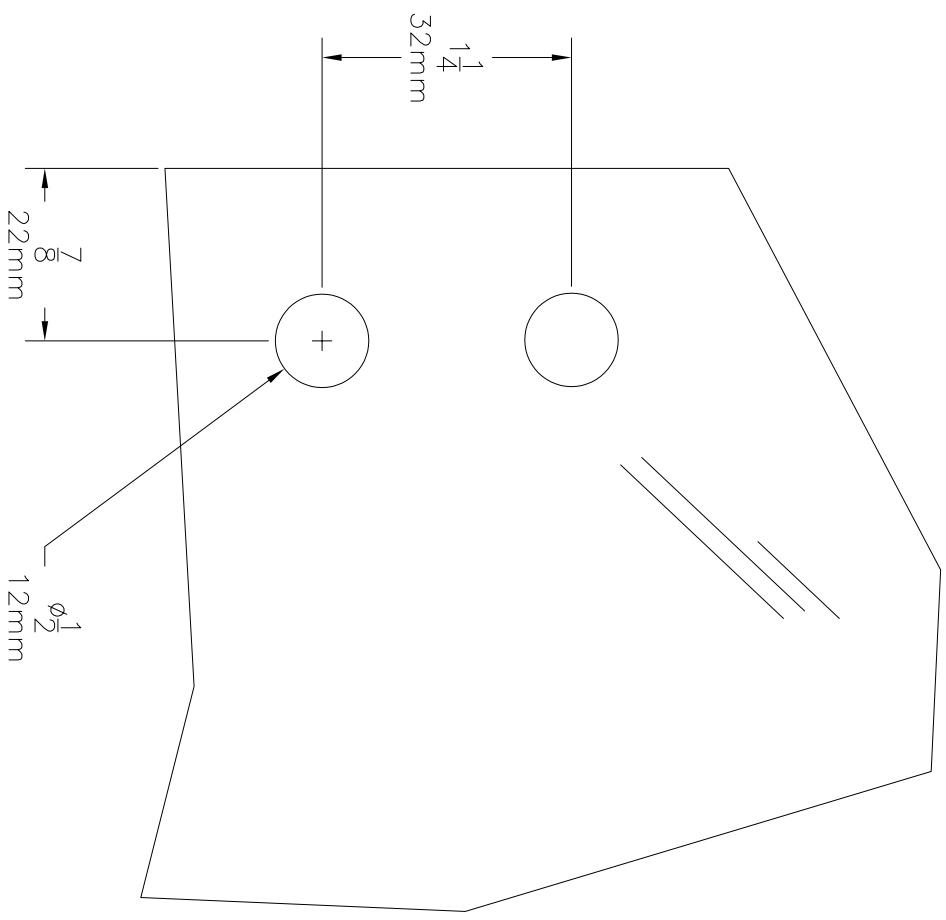

GLASS FABRICATION DETAIL

NEW ITEM NO. _____ OLD ARTICLE NO. _____

924.220		ARCOS STRIKE
---------	--	--------------

1/2" GLASS FABRICATION

REF.: 1SE-GS34	Date	Revision
SCALE: FULL		
DATE: 2/13/07		