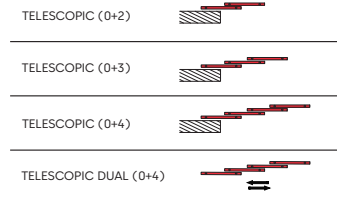

TELESCOPIC Kits