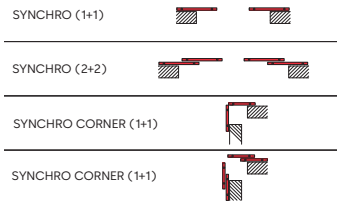

SYNCHRO Kits