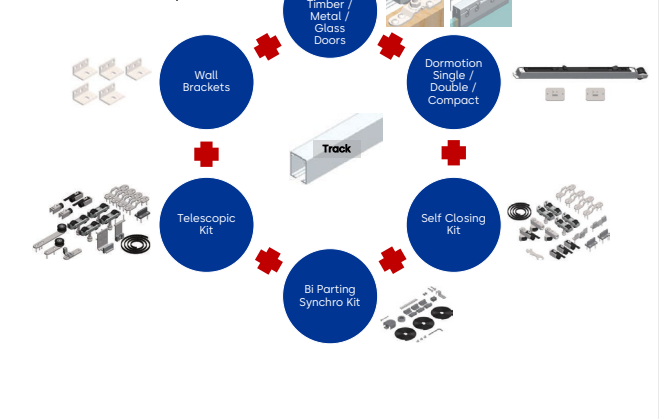

Interior Glass Systems

JUSTO Manual Sliding Door Kits

Versatile & Modular Sliding Door Systems

Advantages at a glance

Manual Sliding door Kits for glass, timber or Metal framed doors – The dormakaba system provides optimum visual harmony and makes an impression with its features and a range of functions that help make a sophisticated system convenient.

Self-Closing – hassle-free

SYNCHRO Kits

TELESCOPIC Kits

"Kit of Parts" Concept

Scan to send enquiry

Middle East & North Africa head office
 dormakaba Gulf FZE
 JAFZA South, Dubai, UAE
 T. +971 4 8020400

info.mea@dormakaba.com