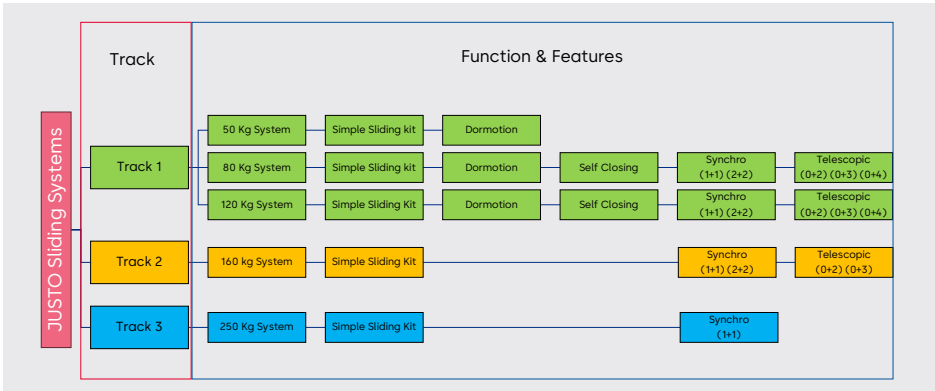

Self-Closing – hassle-free

DORMOTION – the elegant damping mechanism